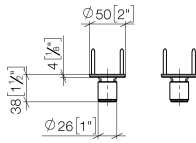

## Single holder for 15 mm PEX pipes -

---

29 022 970 90

mm [inches]

Single holder for 15 mm PEX pipes -

---

29 022 970 90